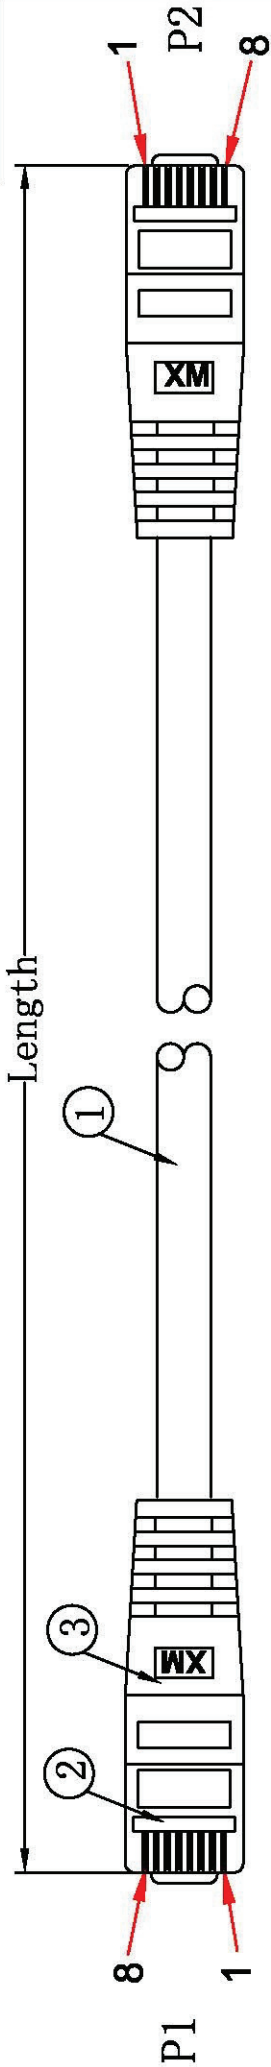

Datenblatt - Fiche technique - Data sheet

21.99.0851

VALUE S/FTP-Patchkabel Kat.7, grau, 1 m

Cordon VALUE Cat.7 S/FTP gris, 1,0m

VALUE S/FTP Patch Cord Cat.7, grey, 1 m

- NOTE:**
1. 100% OPEN SHORT, MISS WIRE TEST
 2. Insulation resistance: DC 300V 3MΩ
 3. Contactor resistance: 10Ω
 4. RoHS & REACH COMPLIANT

PRINTING ON CABLE JACKET:
 CAT7 S/FTP 600MHz 4PAIRS STRANDED AWG26 100 ohm Halogenfree

MATERIAL LIST

③	OVER MOLD	75A PVC	2	
②	CONNECTOR	RJ45 8P8C Shielded Plug, Pin Gold Plated, Six Ascending two Down, Shell Nickel plating, transparent color	2	
①	CABLE	S/FTP CAT.7 26AWG (7/0.16BC*IP+AL-FOIL)*4PAIRS+BRAID B=5*16/0.12mmAL-MG JACKET:LSZH OD:6.5±0.2mm	1	
NO.	PARTS NAME	SPECIFICATION STANDARD	QT'Y	REMARK

COLOUR: GRAY (PANTONE: WARM Gray3C)

ITEM NO.	LENGTH	XM
21.99.0850	0.5M	0.5M
21.99.0851	1M	1M
21.99.0852	2M	2M
21.99.0853	3M	3M
21.99.0855	5M	5M

21.99.0850/21.99.0851/21.99.0852/21.99.0853/21.99.0855

VALUE	Cat. 7 S/FTP Patch Cord, grey color	UNIT	M
DRAWN BY	CHECK BY	APPO BY	DATE
FERGUS			2014-04-01
REV.	DATE		
A	2014-04-01		

SPECIFICATIONS

TITLE: CAT. 7 S/FTP 26AWG(7/0.16BC*1P+AL-FOIL)*4PAIRS+BRAID
 B=5*16/0.12mmAL-MG JACKET:LSZH OD:6.5±0.2mm

FILE AMEND NOTE	DATE	EDITION
ORIGINALITY EDITION	2014/04/01	A/0

VIEW:

*NOTE:

- 1. BLUE/WHITE 2. ORANGE/WHITE
- 3. GREEN/WHITE 4. BROWN/WHITE