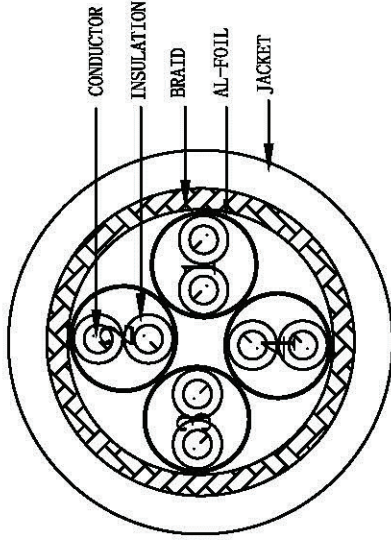

Datenblatt - Fiche technique - Data sheet

21.99.0851

VALUE S/FTP-Patchkabel Kat.7, grau, 1 m

Cordon VALUE Cat.7 S/FTP gris, 1,0m

VALUE S/FTP Patch Cord Cat.7, grey, 1 m

- NOTE:**
1. 100% OPEN SHORT, MISS WIRE TEST
 2. Insulation resistance: DC 300V 3MΩ
 3. Contactor resistance: 10Ω
 4. RoHS & REACH COMPLIANT

PRINTING ON CABLE JACKET:
 CAT7 S/FTP 600MHz 4PAIRS STRANDED AWG26 100 ohm Halogenfree

MATERIAL LIST

③	OVER MOLD	75A PVC	2	
②	CONNECTOR	RJ45 8P8C Shielded Plug, Pin Gold Plated, Six Ascending two Down, Shell Nickel plating, transparent color	2	
①	CABLE	S/FTP CAT.7 26AWG (7/0.16BC*IP+AL-FOIL)*4PAIRS+BRAID B=5*16/0.12mmAL-MG JACKET:LSZH OD:6.5±0.2mm	1	
NO.	PARTS NAME	SPECIFICATION STANDARD	QT'Y	REMARK

COLOUR: GRAY (PANTONE: WARM Gray3C)

ITEM NO.	LENGTH	XM
21.99.0850	0.5M	0.5M
21.99.0851	1M	1M
21.99.0852	2M	2M
21.99.0853	3M	3M
21.99.0855	5M	5M

21.99.0850/21.99.0851/21.99.0852/21.99.0853/21.99.0855

VALUE	Cat. 7 S/FTP Patch Cord, grey color	UNIT	M
DRAWN BY	CHECK BY	APPO BY	DATE
FERGUS			2014-04-01
REV.	DATE		
A	2014-04-01		

SPECIFICATIONS

TITLE: CAT. 7 S/FTP 26AWG(7/0.16BC*1P+AL-FOIL)*4PAIRS+BRAID
 B=5*16/0.12mmAL-MG JACKET:LSZH OD:6.5±0.2mm

FILE AMEND NOTE	DATE	EDITION
ORIGINALITY EDITION	2014/04/01	A/0

VIEW:

*NOTE:

- 1. BLUE/WHITE 2. ORANGE/WHITE
- 3. GREEN/WHITE 4. BROWN/WHITE