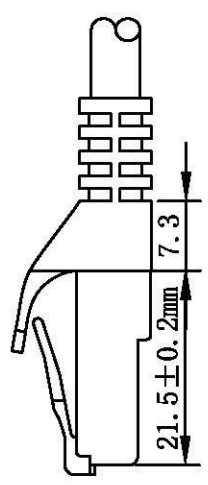

Datenblatt - Fiche technique - Data sheet

21.99.0851

VALUE S/FTP-Patchkabel Kat.7, grau, 1 m

Cordon VALUE Cat.7 S/FTP gris, 1,0m

VALUE S/FTP Patch Cord Cat.7, grey, 1 m

- NOTE:**
1. 100% OPEN SHORT, MISS WIRE TEST
 2. Insulation resistance: DC 300V 3MΩ
 3. Contactor resistance: 10Ω
 4. RoHS & REACH COMPLIANT

PRINTING ON CABLE JACKET:
 CAT7 S/FTP 600MHz 4PAIRS STRANDED AWG26 100 ohm Halogenfree

MATERIAL LIST

③	OVER MOLD	75A PVC	2	
②	CONNECTOR	RJ45 8P8C Shielded Plug, Pin Gold Plated, Six Ascending two Down, Shell Nickel plating, transparent color	2	
①	CABLE	S/FTP CAT.7 26AWG (7/0.16BC*IP+AL-FOIL)*4PAIRS+BRAID B=5*16/0.12mmAL-MG JACKET:LSZH OD:6.5±0.2mm	1	
NO.	PARTS NAME	SPECIFICATION STANDARD	QT'Y	REMARK

COLOUR: GRAY (PANTONE: WARM Gray3C)

ITEM NO.	LENGTH	XM
21.99.0850	0.5M	0.5M
21.99.0851	1M	1M
21.99.0852	2M	2M
21.99.0853	3M	3M
21.99.0855	5M	5M

21.99.0850/21.99.0851/21.99.0852/21.99.0853/21.99.0855

VALUE	Cat. 7 S/FTP Patch Cord, grey color	UNIT	M
DRAWN BY	CHECK BY	APPO BY	DATE
FERGUS			2014-04-01
REV.	DATE		
A	2014-04-01		

SPECIFICATIONS

TITLE: CAT. 7 S/FTP 26AWG(7/0.16BC*1P+AL-FOIL)*4PAIRS+BRAID
 B=5*16/0.12mmAL-MG JACKET:LSZH OD:6.5±0.2mm

FILE AMEND NOTE	DATE	EDITION
ORIGINALITY EDITION	2014/04/01	A/0

VIEW:

*NOTE:

- 1. BLUE/WHITE 2. ORANGE/WHITE
- 3. GREEN/WHITE 4. BROWN/WHITE