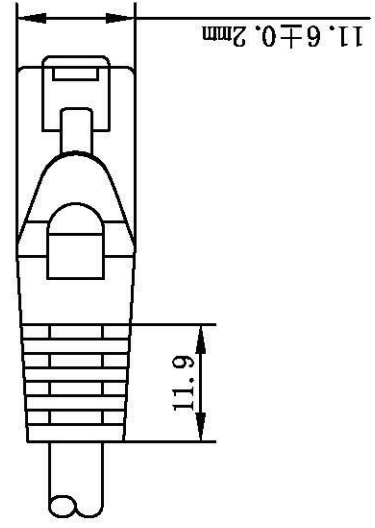

Datenblatt - Fiche technique - Data sheet

21.99.0851

VALUE S/FTP-Patchkabel Kat.7, grau, 1 m

Cordon VALUE Cat.7 S/FTP gris, 1,0m

VALUE S/FTP Patch Cord Cat.7, grey, 1 m

- NOTE:**
1. 100% OPEN SHORT, MISS WIRE TEST
 2. Insulation resistance: DC 300V 3MΩ
 3. Contactor resistance: 10Ω
 4. RoHS & REACH COMPLIANT

PRINTING ON CABLE JACKET:
 CAT7 S/FTP 600MHz 4PAIRS STRANDED AWG26 100 ohm Halogenfree

MATERIAL LIST

③	OVER MOLD	75A PVC	2	
②	CONNECTOR	RJ45 8P8C Shielded Plug, Pin Gold Plated, Six Ascending two Down, Shell Nickel plating, transparent color	2	
①	CABLE	S/FTP CAT.7 26AWG (7/0.16BC*IP+AL-FOIL)*4PAIRS+BRAID B=5*16/0.12mmAL-MG JACKET:LSZH OD:6.5±0.2mm	1	
NO.	PARTS NAME	SPECIFICATION STANDARD	QT'Y	REMARK

COLOUR: GRAY (PANTONE: WARM Gray3C)

ITEM NO.	LENGTH	XM
21.99.0850	0.5M	0.5M
21.99.0851	1M	1M
21.99.0852	2M	2M
21.99.0853	3M	3M
21.99.0855	5M	5M

21.99.0850/21.99.0851/21.99.0852/21.99.0853/21.99.0855

VALUE	Cat. 7 S/FTP Patch Cord, grey color	UNIT	M
DRAWN BY	CHECK BY	APPO BY	DATE
FERGUS			2014-04-01
REV.	DATE		
A	2014-04-01		

SPECIFICATIONS

TITLE: CAT. 7 S/FTP 26AWG(7/0.16BC*1P+AL-FOIL)*4PAIRS+BRAID
 B=5*16/0.12mmAL-MG JACKET:LSZH OD:6.5±0.2mm

FILE AMEND NOTE	DATE	EDITION
ORIGINALITY EDITION	2014/04/01	A/0

VIEW:

*NOTE:

- 1. BLUE/WHITE 2. ORANGE/WHITE
- 3. GREEN/WHITE 4. BROWN/WHITE