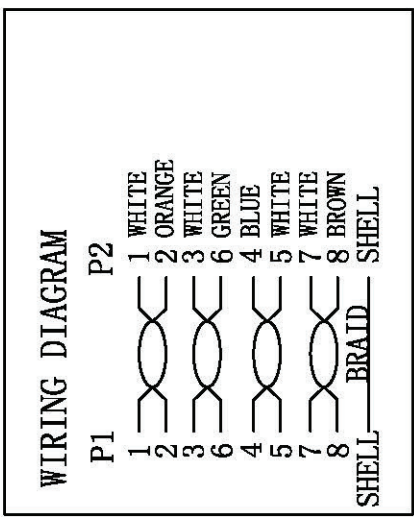

Datenblatt - Fiche technique - Data sheet

21.99.0851

VALUE S/FTP-Patchkabel Kat.7, grau, 1 m

Cordon VALUE Cat.7 S/FTP gris, 1,0m

VALUE S/FTP Patch Cord Cat.7, grey, 1 m

- NOTE:**
1. 100% OPEN SHORT, MISS WIRE TEST
 2. Insulation resistance: DC 300V 3MΩ
 3. Contactor resistance: 10Ω
 4. RoHS & REACH COMPLIANT

PRINTING ON CABLE JACKET:
 CAT7 S/FTP 600MHz 4PAIRS STRANDED AWG26 100 ohm Halogenfree

MATERIAL LIST

③	OVER MOLD	75A PVC	2	
②	CONNECTOR	RJ45 8P8C Shielded Plug, Pin Gold Plated, Six Ascending two Down, Shell Nickel plating, transparent color	2	
①	CABLE	S/FTP CAT.7 26AWG (7/0.16BC*IP+AL-FOIL)*4PAIRS+BRAID B=5*16/0.12mmAL-MG JACKET:LSZH OD:6.5±0.2mm	1	
NO.	PARTS NAME	SPECIFICATION STANDARD	QT'Y	REMARK

COLOUR: GRAY (PANTONE: WARM Gray3C)

ITEM NO.	LENGTH	XM
21.99.0850	0.5M	0.5M
21.99.0851	1M	1M
21.99.0852	2M	2M
21.99.0853	3M	3M
21.99.0855	5M	5M

21.99.0850/21.99.0851/21.99.0852/21.99.0853/21.99.0855

VALUE	Cat. 7 S/FTP Patch Cord, grey color	UNIT	M
DRAWN BY	CHECK BY	APPO BY	DATE
FERGUS			2014-04-01
REV.	DATE		
A	2014-04-01		